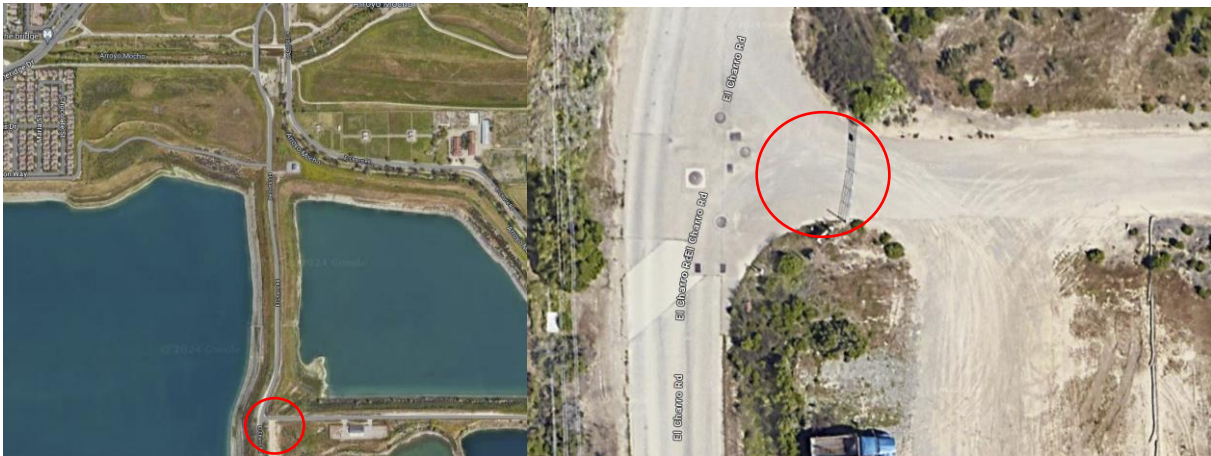

Mandatory Pre-Bid Meeting Location: 5997 Parkside Drive, Pleasanton, CA, 94588

- Signups for **OPTIONAL** visits after Pre-bid meeting
- Day 1 start @ 1pm
- Day 2 start @ 9am

Optional Site Visits (Day 1 & 2)

Site 1: El Charro staging area, yellow gate entrance (Day 1 Meet @ 1pm; Day 2 Meet @ 9am)

- Meet at yellow gate entrance: (37.69321, -121.84897)
- Drive along El Charro through Chain of Lakes
- Coordinates: (37.68593, -121.84910)
- Drive time from Parkside = approx. 10-11 min.
- Photo of El Charro staging area entrance:

Site 2: Line E @ Nevada Street, Pleasanton (**Day 1 & 2**)

- Nearest cross street: Wyoming Street, Pleasanton
- Coordinates: (37.66653, -121.85922)
- Drive time from Site 1 = approx. 7 min.
- Photo of parking area:

(continued on next page)

Site 3: Line G @ W. Las Positas Blvd. (Day 1 & 2)

- Nearest cross street: Payne Rd.
- Coordinates: (37.67842, -121.91065)
- Drive time from Site 2 = approx. 9 min.
- Photo of gate entrance: