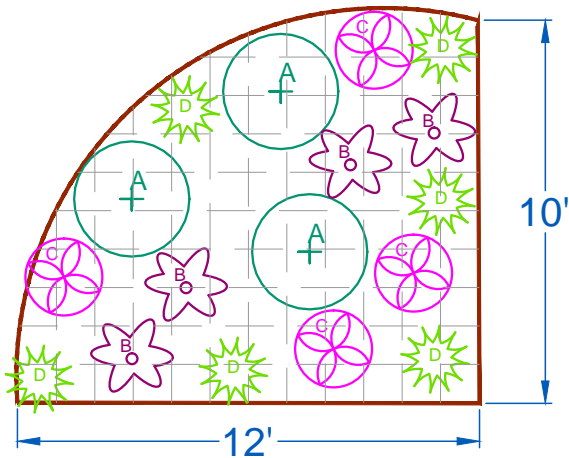

Zone 7 Garden in a Box

Pollinator Garden

Bring the birds and the butterflies back to your garden by transforming a piece of your lawn to this pollinator oasis. These long blooming perennials will add lots of color and food for these beneficial birds and insects.

*Plant is winter deciduous

Layout size is appx 110 sqft

Designs by VVM Designs